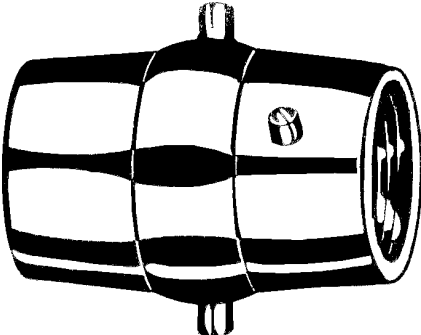

QUICK COUPLINGS

Quarter turn coupling

Snap coupling

Storz quick connect

HIGBEE CUT AND HIGBEE INDICATOR

Higbee Indicators

LUG TYPES

Rocker

Recessed/Barway

Pin

Extended