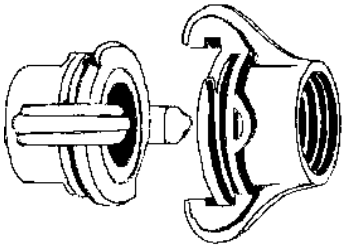

QUICK COUPLINGS

Quarter turn coupling

Snap coupling

Storz quick connect

HIGBEE CUT AND HIGBEE INDICATOR

Higbee Indicators

LUG TYPES

Rocker

Recessed/Barway

Pin

Extended