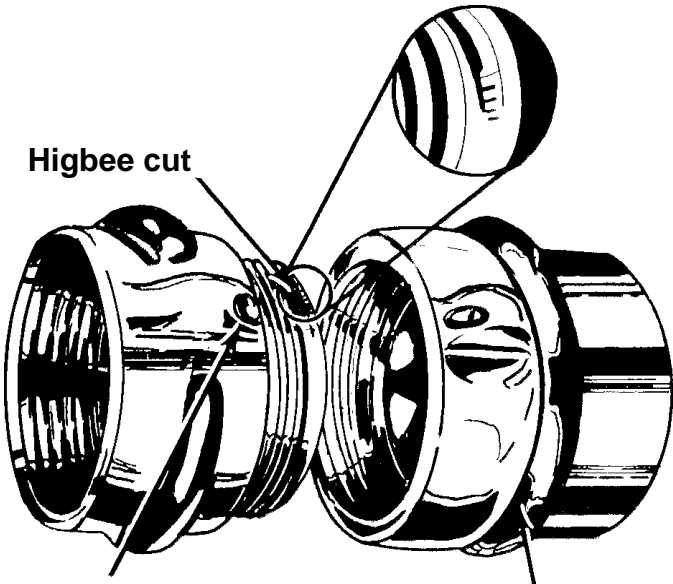

QUICK COUPLINGS

Quarter turn coupling

Snap coupling

Storz quick connect

HIGBEE CUT AND HIGBEE INDICATOR

Higbee Indicators

LUG TYPES

Rocker

Recessed/Barway

Pin

Extended